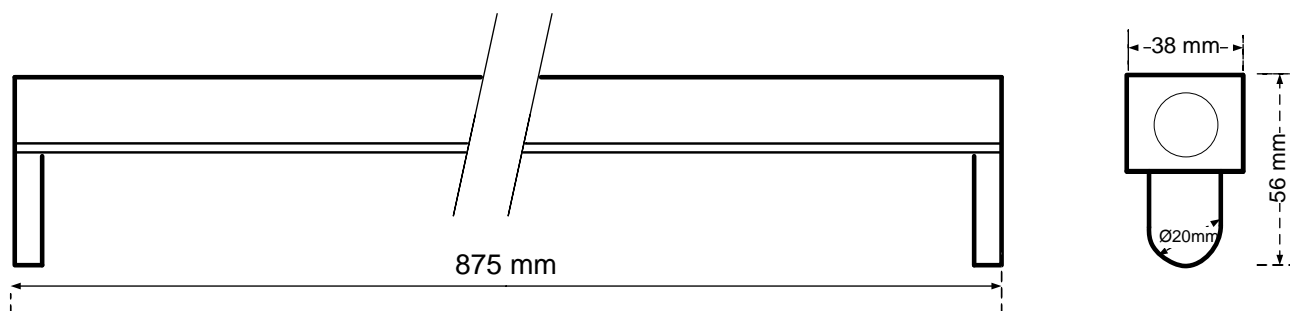

805-033

General Information

Order Code	805-033
Product Description	CYFELCO B T5 1X39
Application	Offices, shops, educational and public centres, etc.
Installation	Ceiling Surface Mounted Luminaire
Luminaire type	Slim Line Batten for T5 Lamps
Light Source	T5 Fluorescent Tube
Number of light sources	1 pc (not included)
Gear	Vossloh-Schwabe Electronic Ballast (HF)
Dimming	Not Dimmable
Standards	2014/30/EU Electromagnetic Compatibility Directive 2014/35/EU Low Voltage Directive
CE mark	Yes
Warranty	X years

Electrical Data

Lamp Power	39 W
Input voltage	220-240 V
Input Frequency	50-60 Hz
Protection class	Class I

Mechanical Characteristics

Housing Material	Sheet steel 0,5mm
Surface Finish	White powder coating (RAL 9003)
Ingress protection code	IP 20 [Finger-protected]
Mechanical impact protection code	IK03
Dimensions LxWxH	875x38x56mm

Logistics

Packing	1 pc per resistant carton
Net weight	xx kg
Gross weight	xx kg
Volume	Xx m ³

Dimensional Drawing

ELMASCO INDUSTRIES S.A.

Head Office : 44 K. Palama, 14343 N. Chalkidona, Athens, Greece

Production Plant : Ag. Adrianos, 21100 Nafplio, Greece